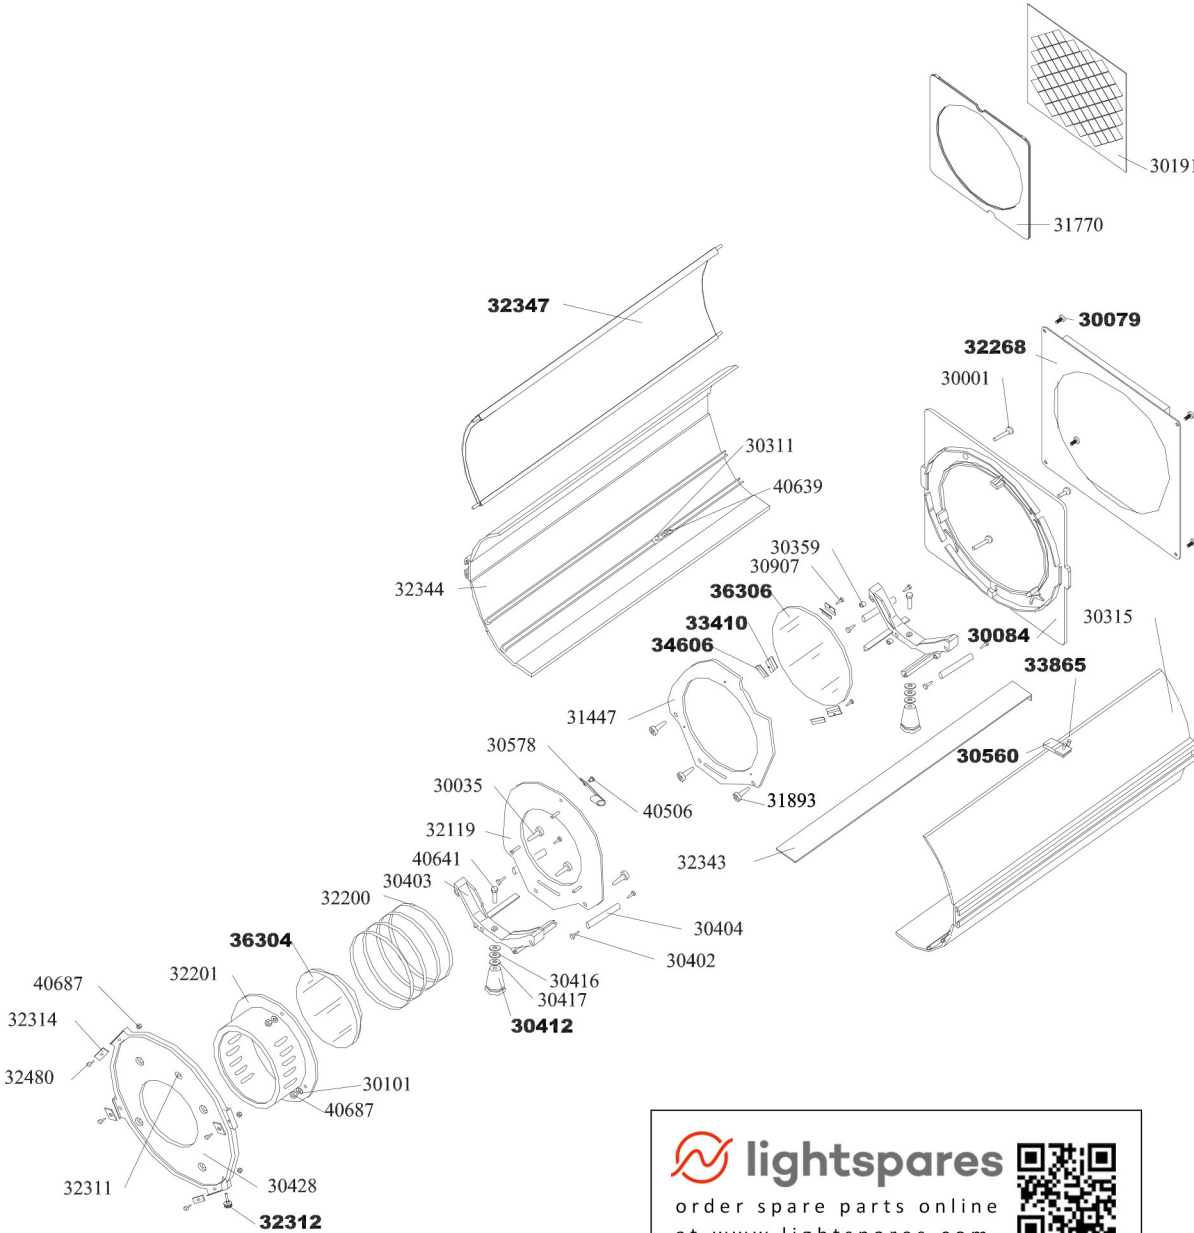

Backpart common to 1 kW D/105 profiles

lightspares
 order spare parts online
 at www.lightspares.com

DSN105

 **lightspares**
order spare parts online
at www.lightspares.com