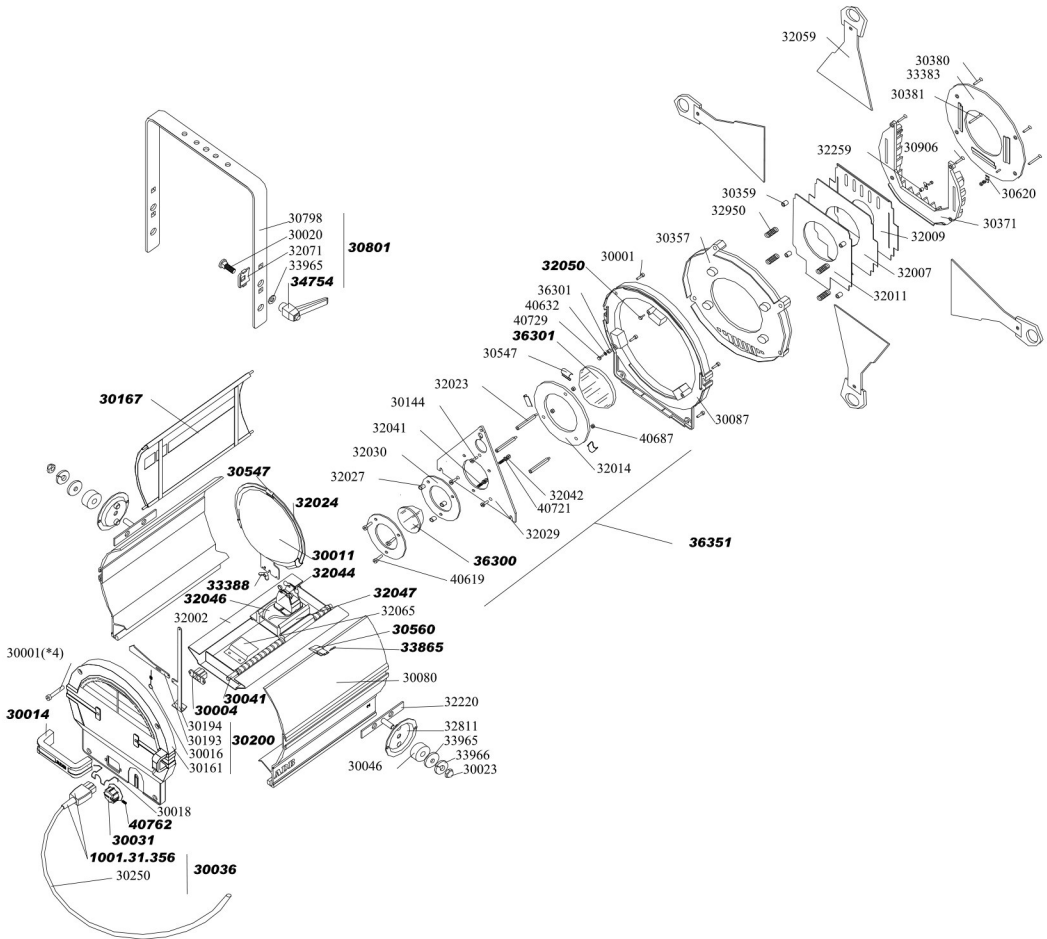

Backpart common to 1 kW D/105 profiles

lightspares
 order spare parts online
 at www.lightspares.com

DSN105

 **lightspares**
order spare parts online
at www.lightspares.com